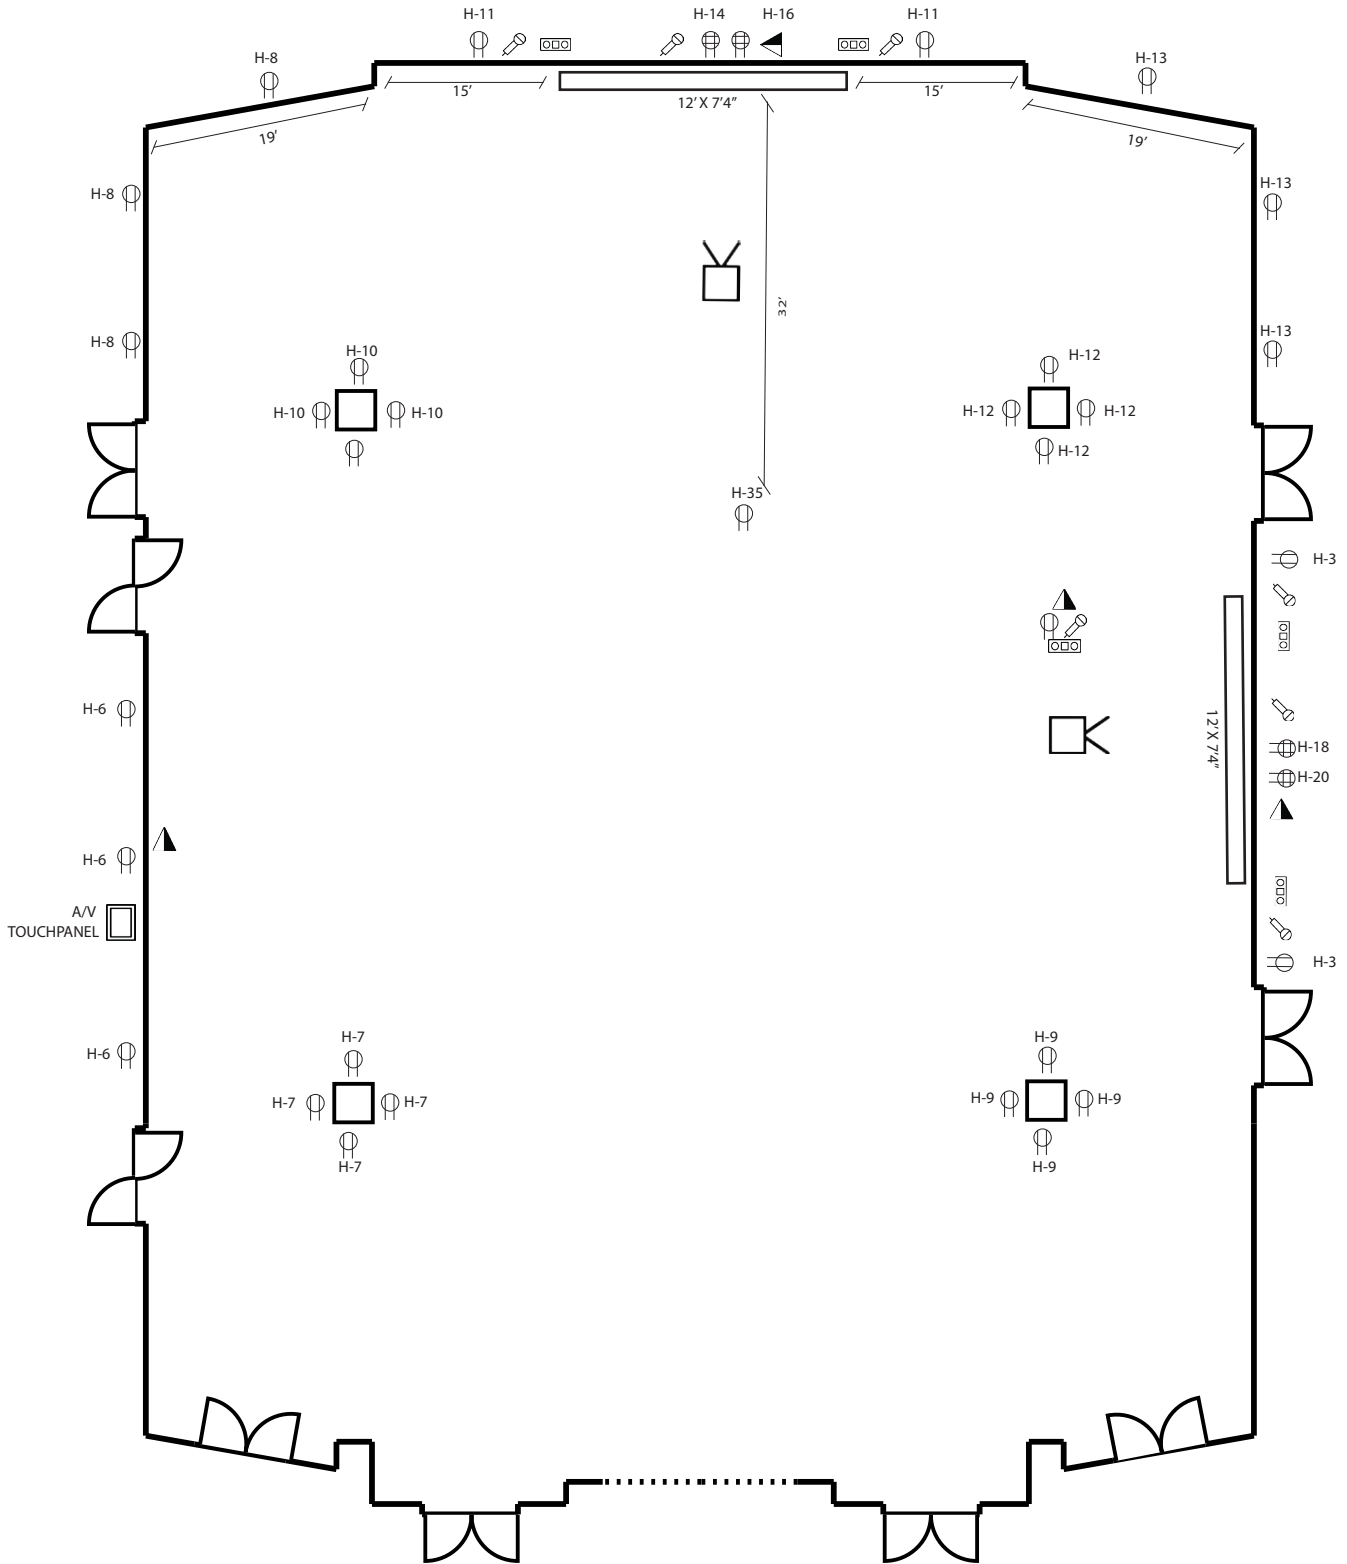

# STUDENT CENTER BALLROOM

## A/V INPUT AND ELECTRICAL OUTLET PLAN

- ▲ PHONE/DATA
- HDMI/VGA INPUT
- 🎤 XLR INPUT / OUTPUT
- H-35  
DUPLX OUTLET  
15 A CIRCUIT NAMED